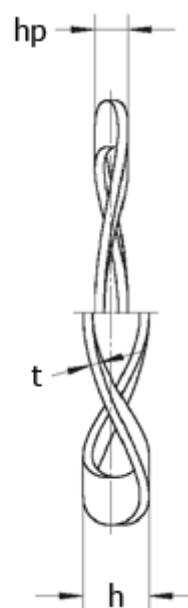

Article number: 22014212

Description: Wave washer L&M 129x119x0,6 K2  
for bearing : 6017, 6215, 6312, 6410, 16017

## Measures

$d1$  = 117.50  
 $d2$  = 127.50  
F (N) at  $hp$  = 400.0  
For bearing = 6017, 6215, 6312, 6410, 16017  
 $h$  = 4.6  
 $hp$  = 2.00  
 $t$  = 0.60  
Waves = 7

Weight (kg) / 100 pcs = 0.933